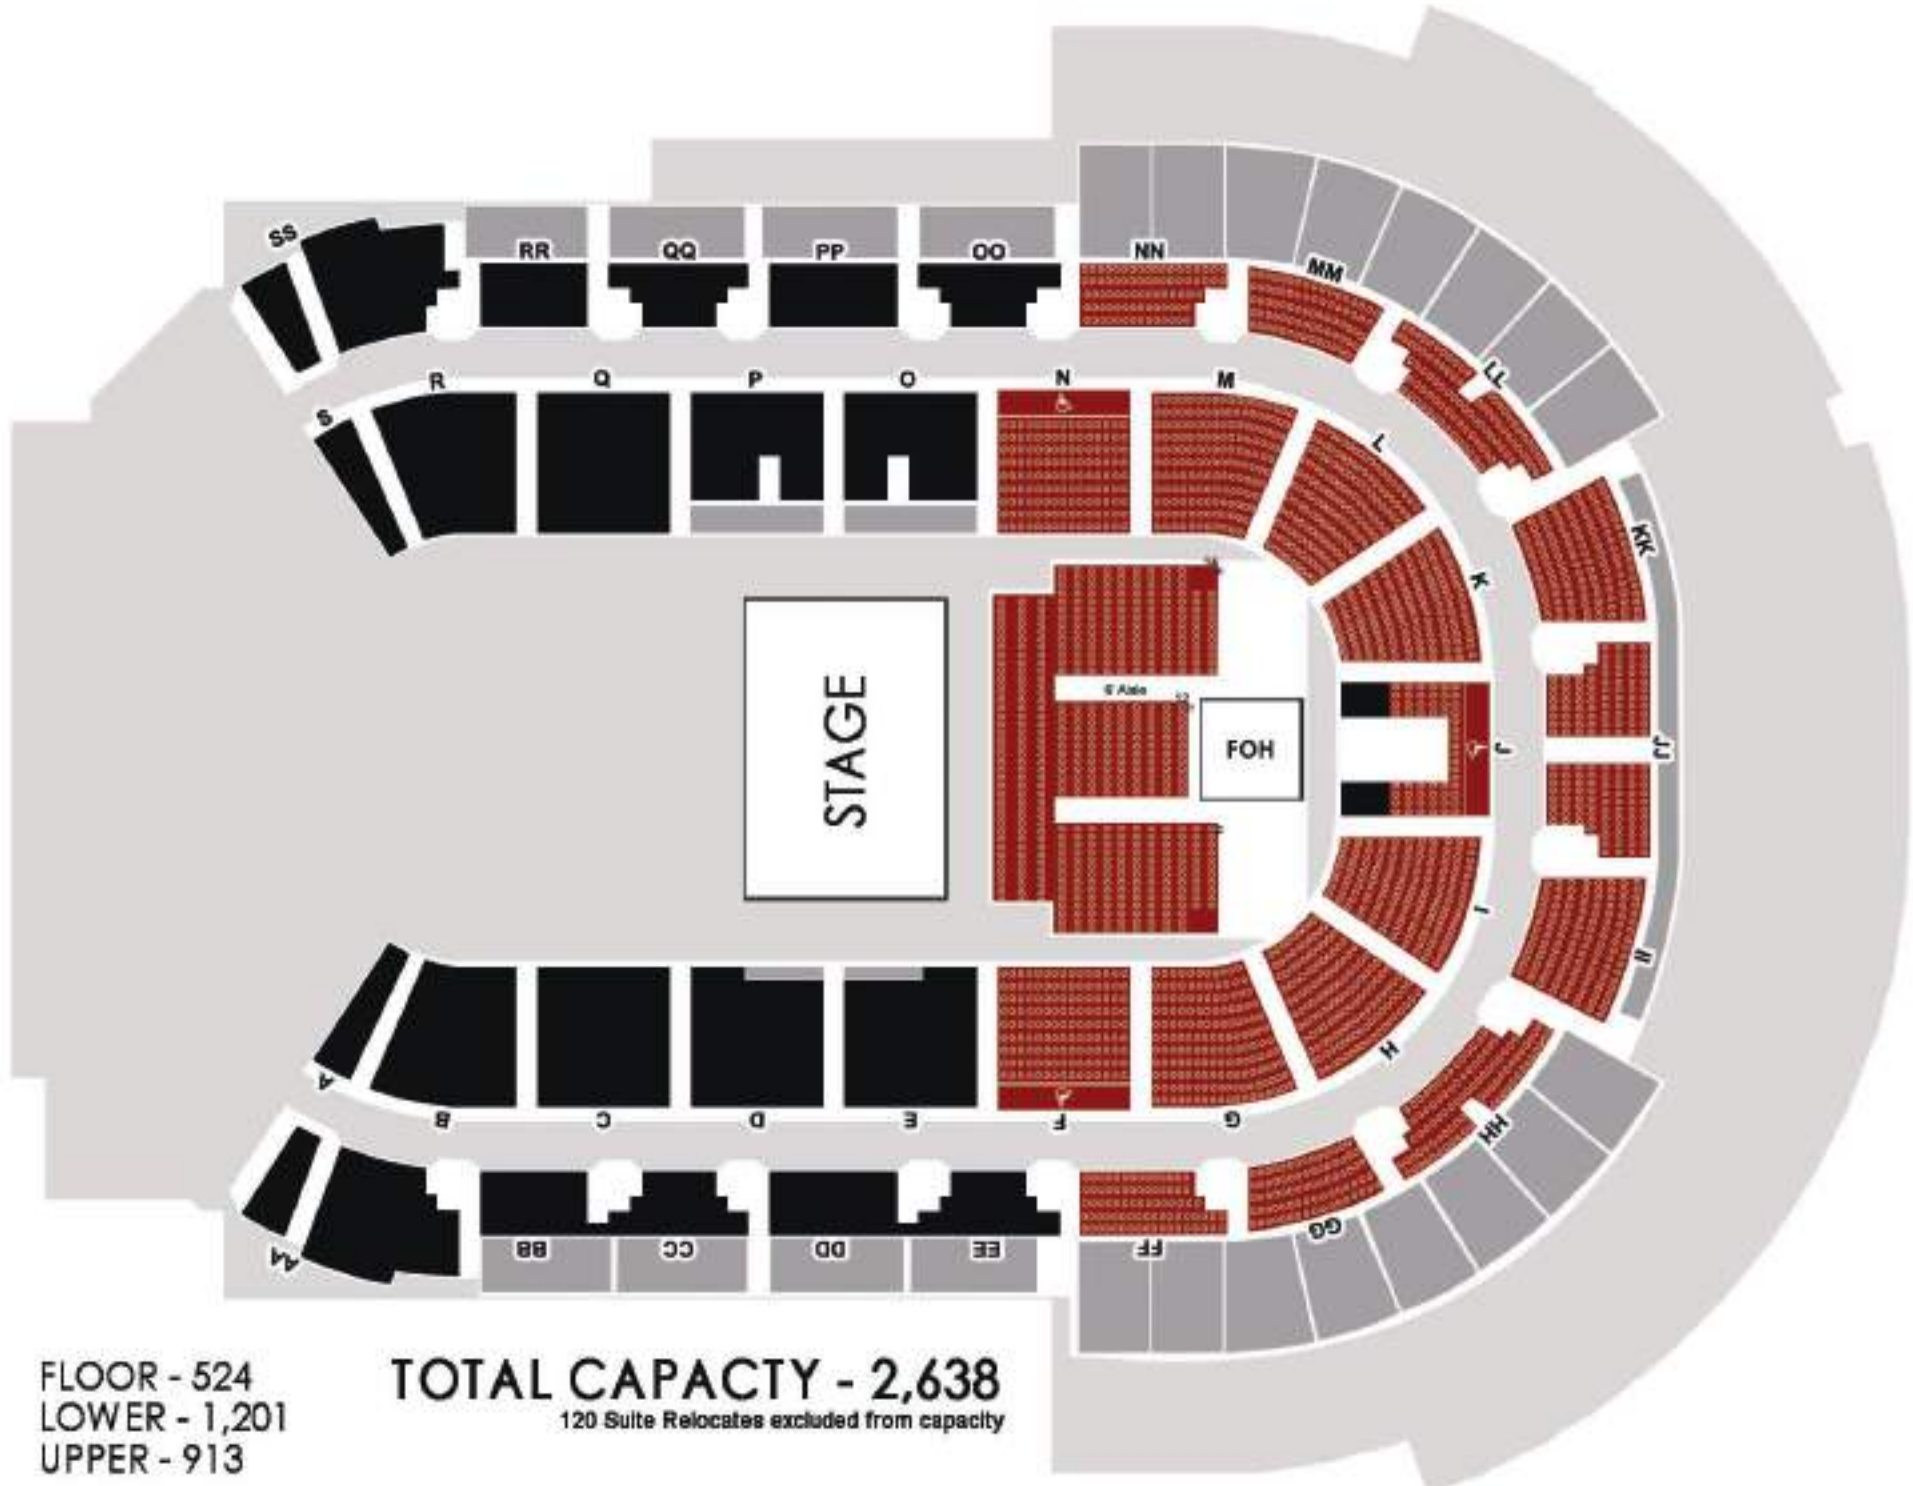

LOWER - 2,655  
UPPER - 1,794

**TOTAL CAPACITY - 4,449**

**STAGE**  
40' x 28'

CURTAIN

LOWER - 636  
UPPER - 455

**TOTAL CAPACITY - 1,091**  
144 Suite Relocates excluded from capacity

FLOOR - 524  
 LOWER - 911  
 UPPER - 755

**TOTAL CAPACITY - 2,190**  
 120 Suite Relocates excluded from capacity

FLOOR - 524  
 LOWER - 1,201  
 UPPER - 913

**TOTAL CAPACITY - 2,638**  
 120 Suite Relocates excluded from capacity

FLOOR - 800  
 LOWER - 1,539  
 UPPER - 1,044

**TOTAL CAPACITY - 3,383**  
 72 Suite Relocates excluded from capacity

FLOOR - 1,176  
 LOWER - 1,857  
 UPPER - 1,195

**TOTAL CAPACITY - 4,228**

- 48 Suite Relocates excluded from capacity
- 131 CC and QQ available to open if needed

FLOOR - 1,564  
LOWER - 2,567  
UPPER - 1,794

**TOTAL CAPACITY - 5,925**