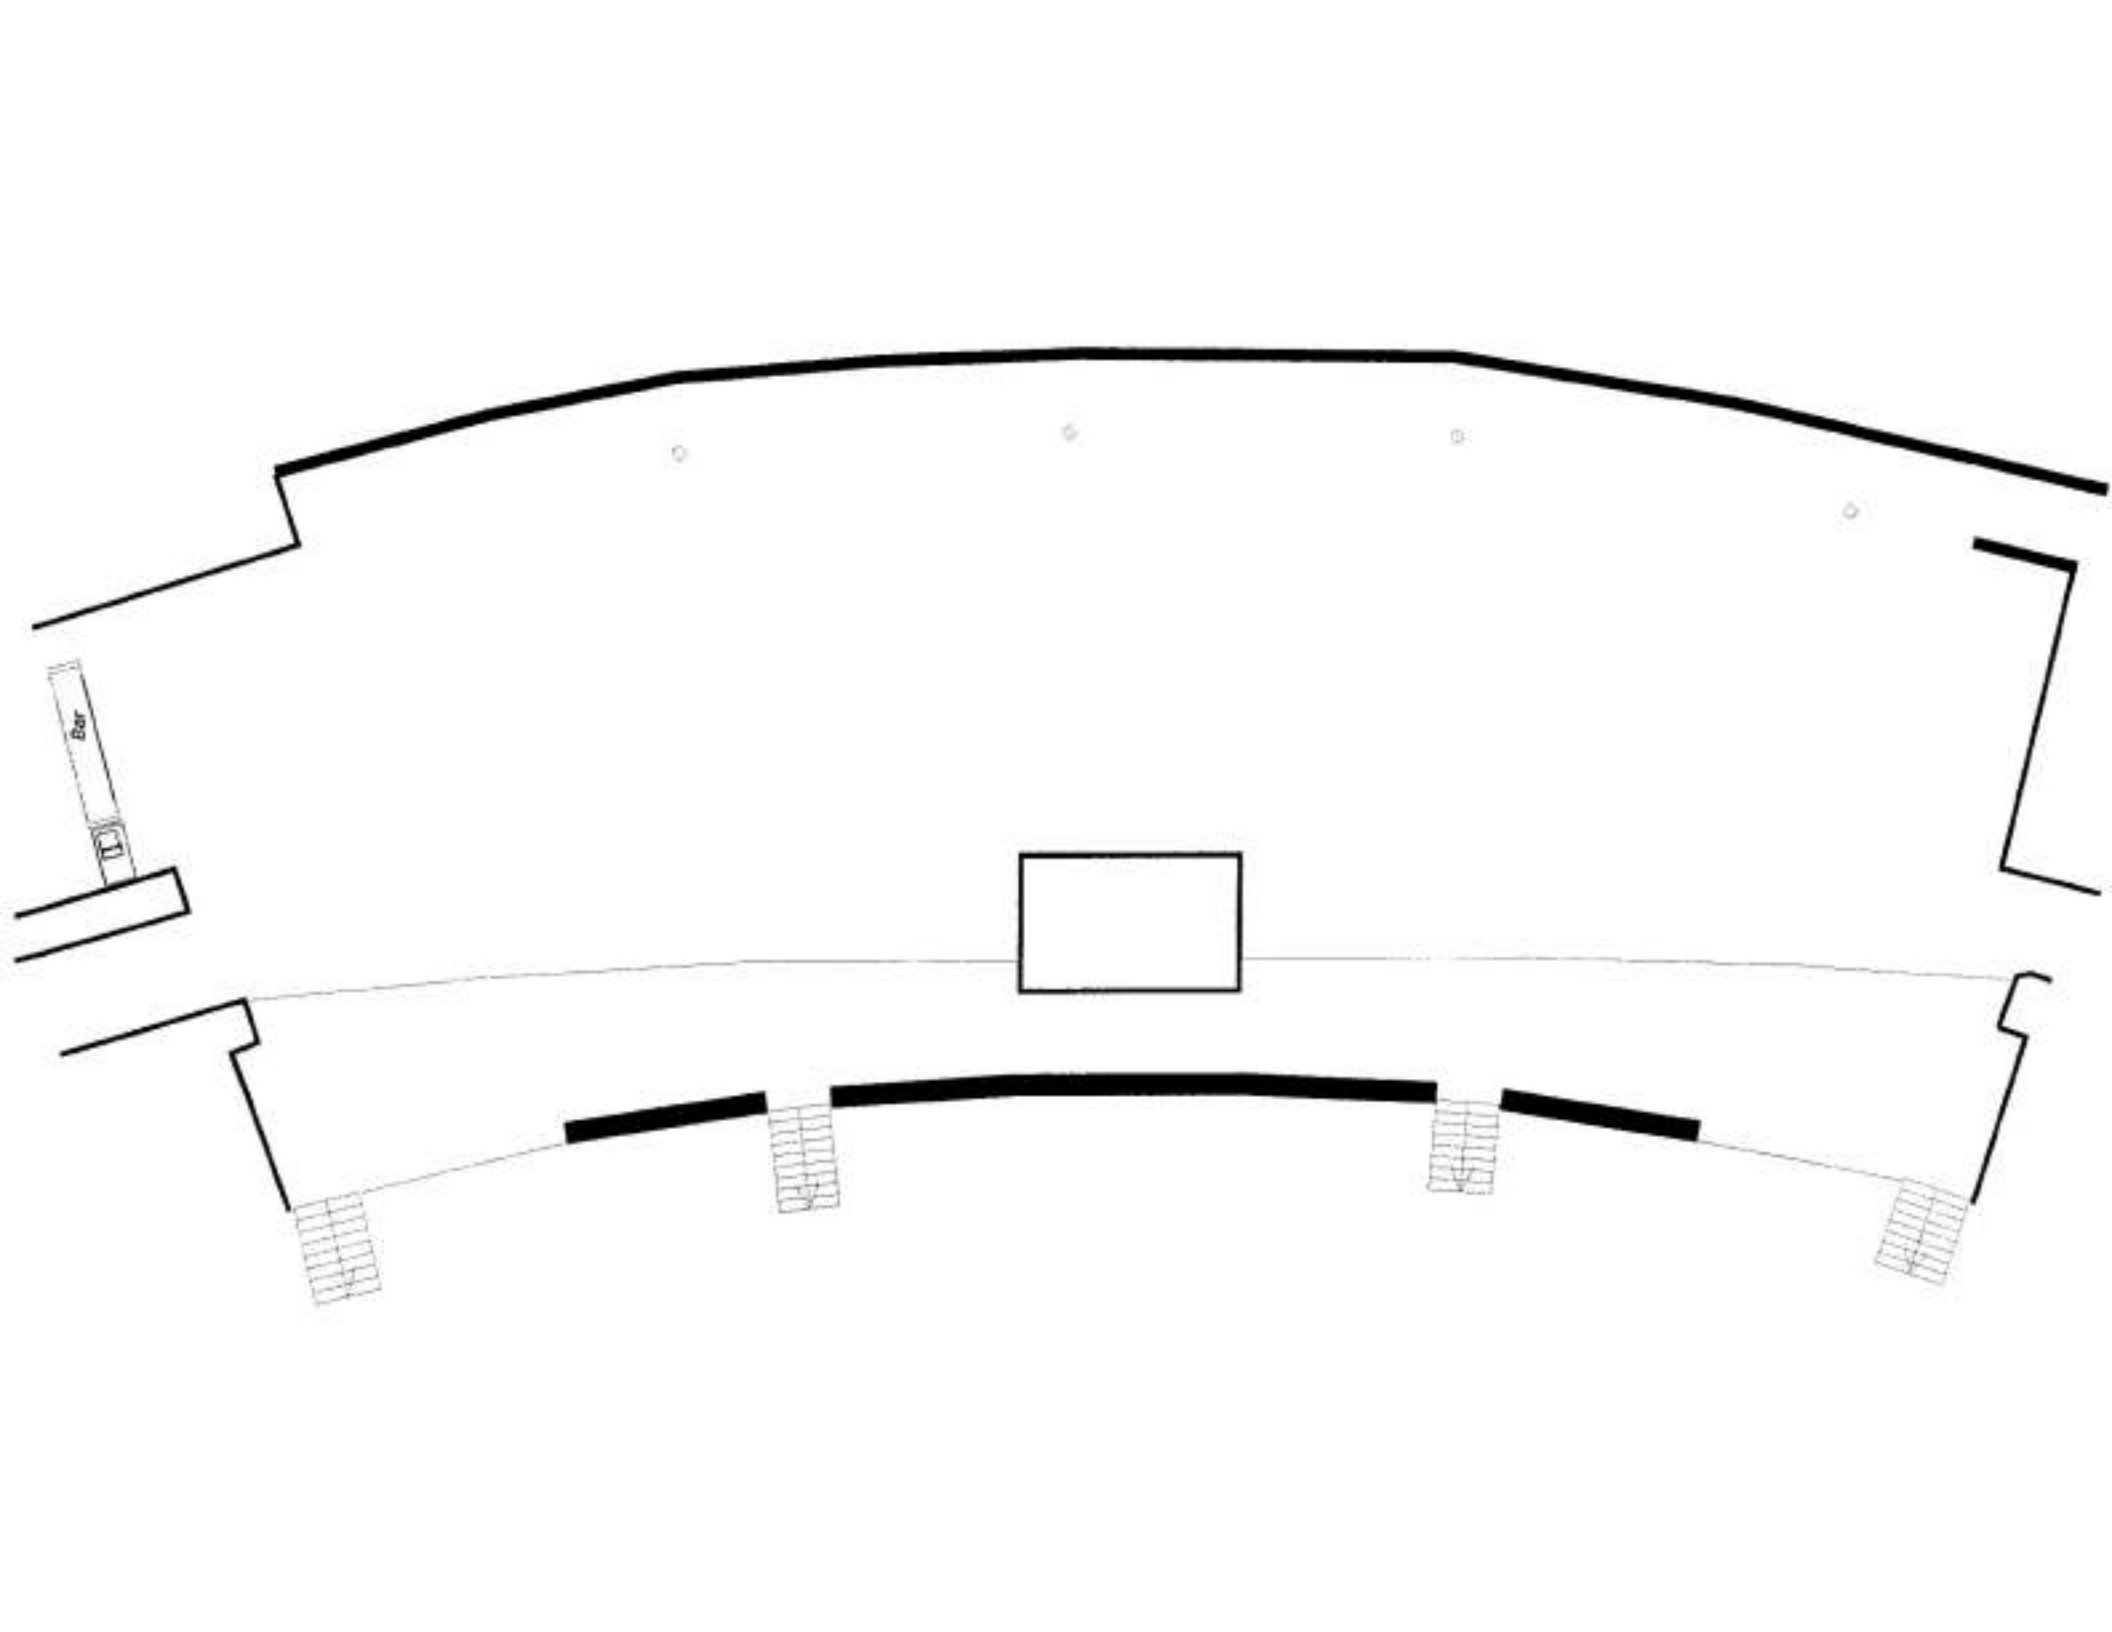

LOWER - 2,655  
UPPER - 1,794

**TOTAL CAPACITY - 4,449**

**STAGE**  
40' x 28'

CURTAIN

LOWER - 636  
UPPER - 455

**TOTAL CAPACITY - 1,091**  
144 Suite Relocates excluded from capacity

FLOOR - 524  
 LOWER - 911  
 UPPER - 755

**TOTAL CAPACITY - 2,190**  
 120 Suite Relocates excluded from capacity

FLOOR - 524  
 LOWER - 1,201  
 UPPER - 913

**TOTAL CAPACITY - 2,638**  
 120 Suite Relocates excluded from capacity

FLOOR - 800  
 LOWER - 1,539  
 UPPER - 1,044

**TOTAL CAPACITY - 3,383**  
 72 Suite Relocates excluded from capacity

FLOOR - 1,176  
 LOWER - 1,857  
 UPPER - 1,195

**TOTAL CAPACITY - 4,228**

- 48 Suite Relocates excluded from capacity
- 131 CC and QQ available to open if needed

FLOOR - 1,564  
LOWER - 2,567  
UPPER - 1,794

**TOTAL CAPACITY - 5,925**