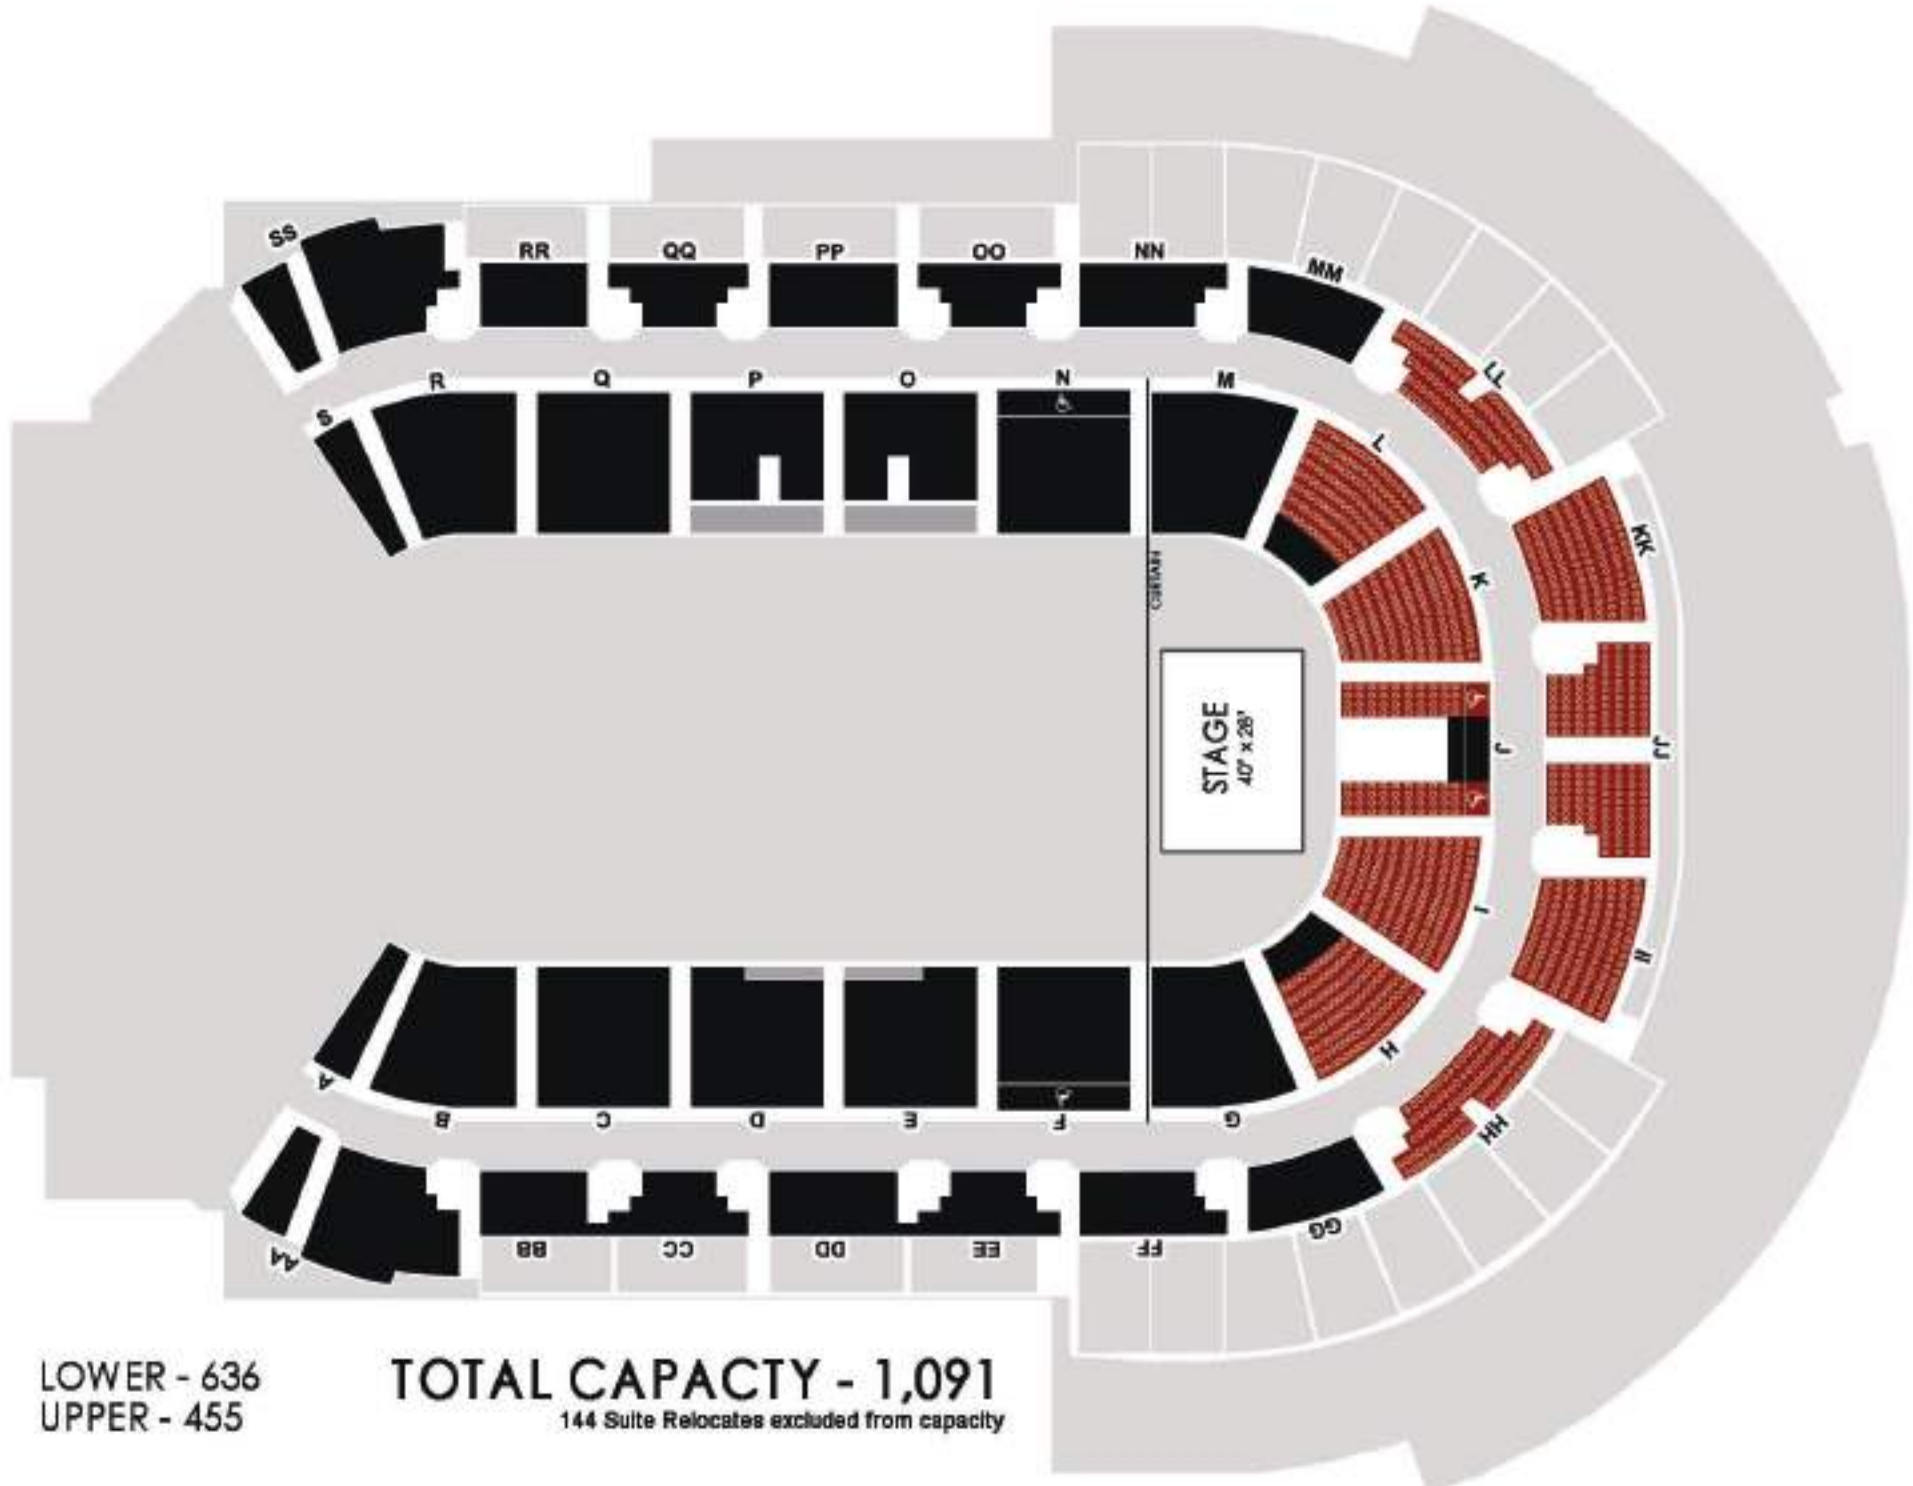

LOWER - 2,655  
UPPER - 1,794

**TOTAL CAPACITY - 4,449**

**STAGE**  
40' x 28'

CURTAIN

LOWER - 636  
UPPER - 455

**TOTAL CAPACITY - 1,091**  
144 Suite Relocates excluded from capacity

FLOOR - 524  
 LOWER - 911  
 UPPER - 755

**TOTAL CAPACITY - 2,190**  
 120 Suite Relocates excluded from capacity

FLOOR - 524  
 LOWER - 1,201  
 UPPER - 913

**TOTAL CAPACITY - 2,638**  
 120 Suite Relocates excluded from capacity

FLOOR - 800  
 LOWER - 1,539  
 UPPER - 1,044

**TOTAL CAPACITY - 3,383**  
 72 Suite Relocates excluded from capacity

FLOOR - 1,176  
 LOWER - 1,857  
 UPPER - 1,195

**TOTAL CAPACITY - 4,228**

- 48 Suite Relocates excluded from capacity
- 131 CC and QQ available to open if needed

FLOOR - 1,564  
LOWER - 2,567  
UPPER - 1,794

**TOTAL CAPACITY - 5,925**