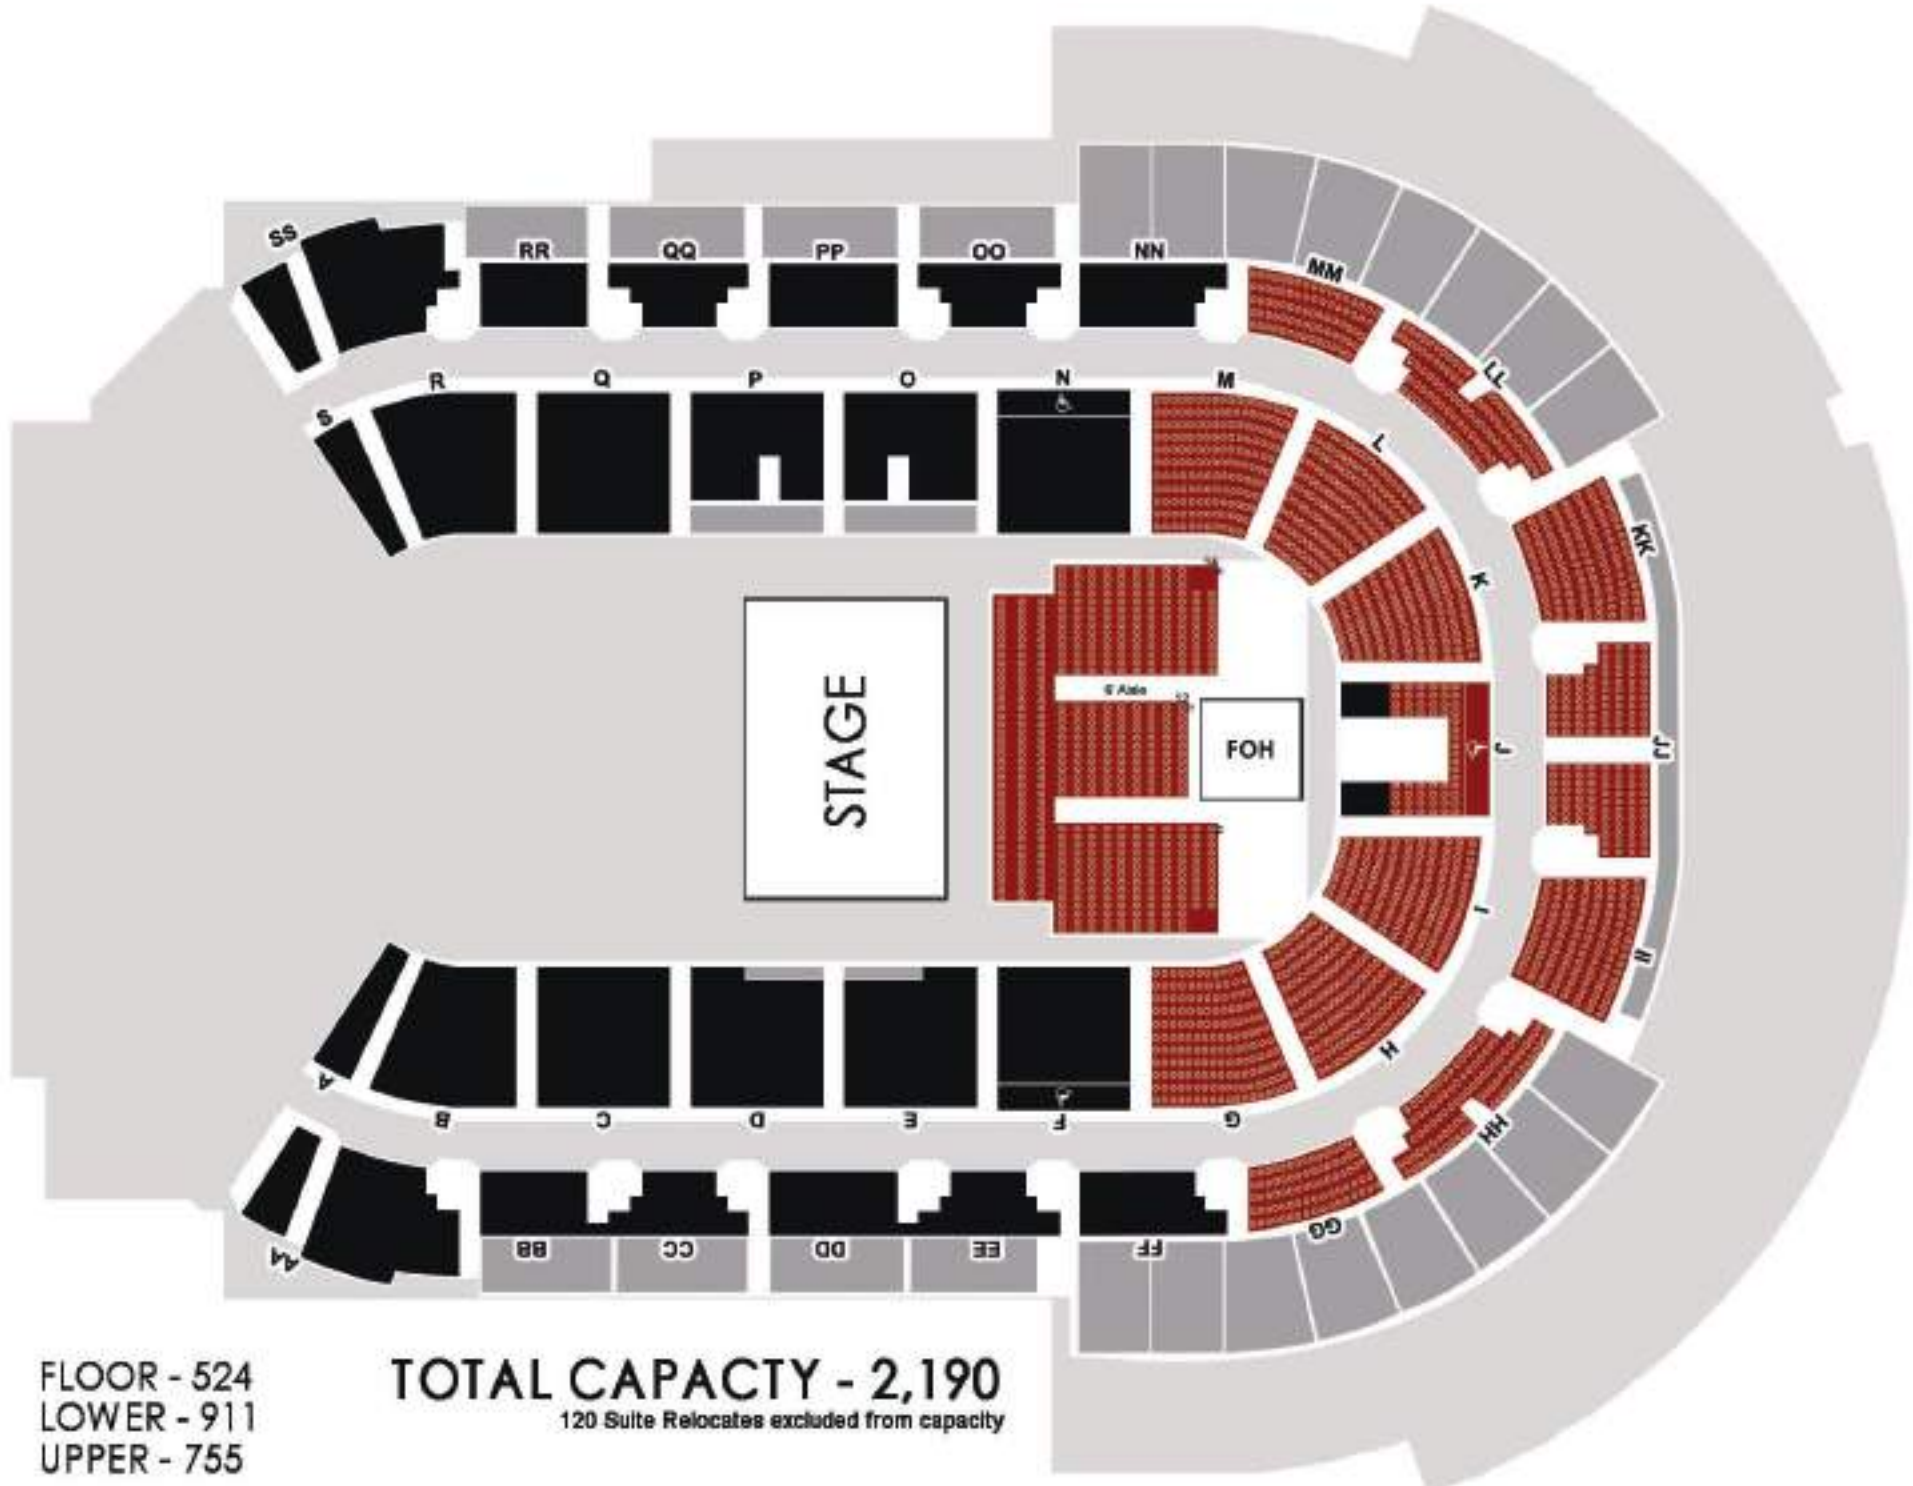

LOWER - 2,655  
UPPER - 1,794

**TOTAL CAPACITY - 4,449**

**STAGE**  
40' x 28'

CURTAIN

LOWER - 636  
UPPER - 455

**TOTAL CAPACITY - 1,091**  
144 Suite Relocates excluded from capacity

FLOOR - 524  
 LOWER - 911  
 UPPER - 755

**TOTAL CAPACITY - 2,190**  
 120 Suite Relocates excluded from capacity

FLOOR - 524  
 LOWER - 1,201  
 UPPER - 913

**TOTAL CAPACITY - 2,638**  
 120 Suite Relocates excluded from capacity

FLOOR - 800  
 LOWER - 1,539  
 UPPER - 1,044

**TOTAL CAPACITY - 3,383**  
 72 Suite Relocates excluded from capacity

FLOOR - 1,176  
 LOWER - 1,857  
 UPPER - 1,195

**TOTAL CAPACITY - 4,228**

- 48 Suite Relocates excluded from capacity
- 131 CC and QQ available to open if needed

FLOOR - 1,564  
LOWER - 2,567  
UPPER - 1,794

**TOTAL CAPACITY - 5,925**